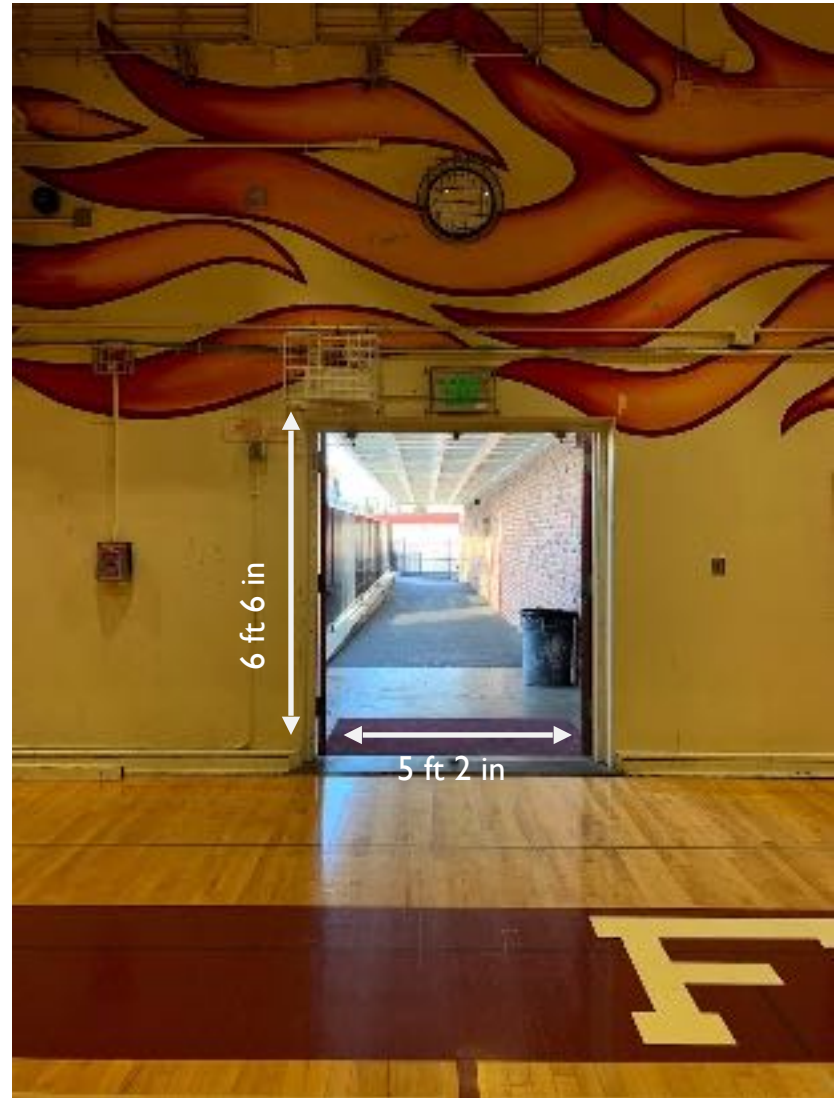

Performance Space

Prop storage will be along the wall on the way to the Performer's Entrance. Please keep central walkway corridor clear.

These two entryways lead to the Performer's Entrance. Please note the dimensions and make sure your equipment can fit through these entryways.
If your equipment/props do NOT fit through this entryway, contact NCPA so we can prepare a plan for your group's equipment/props.

Corridor toward Ensemble Entrance

Looking at Ensemble Entrance from inside gym

If your equipment/props do NOT fit through this entryway, contact NCPA so we can prepare a plan for your group's equipment/props.