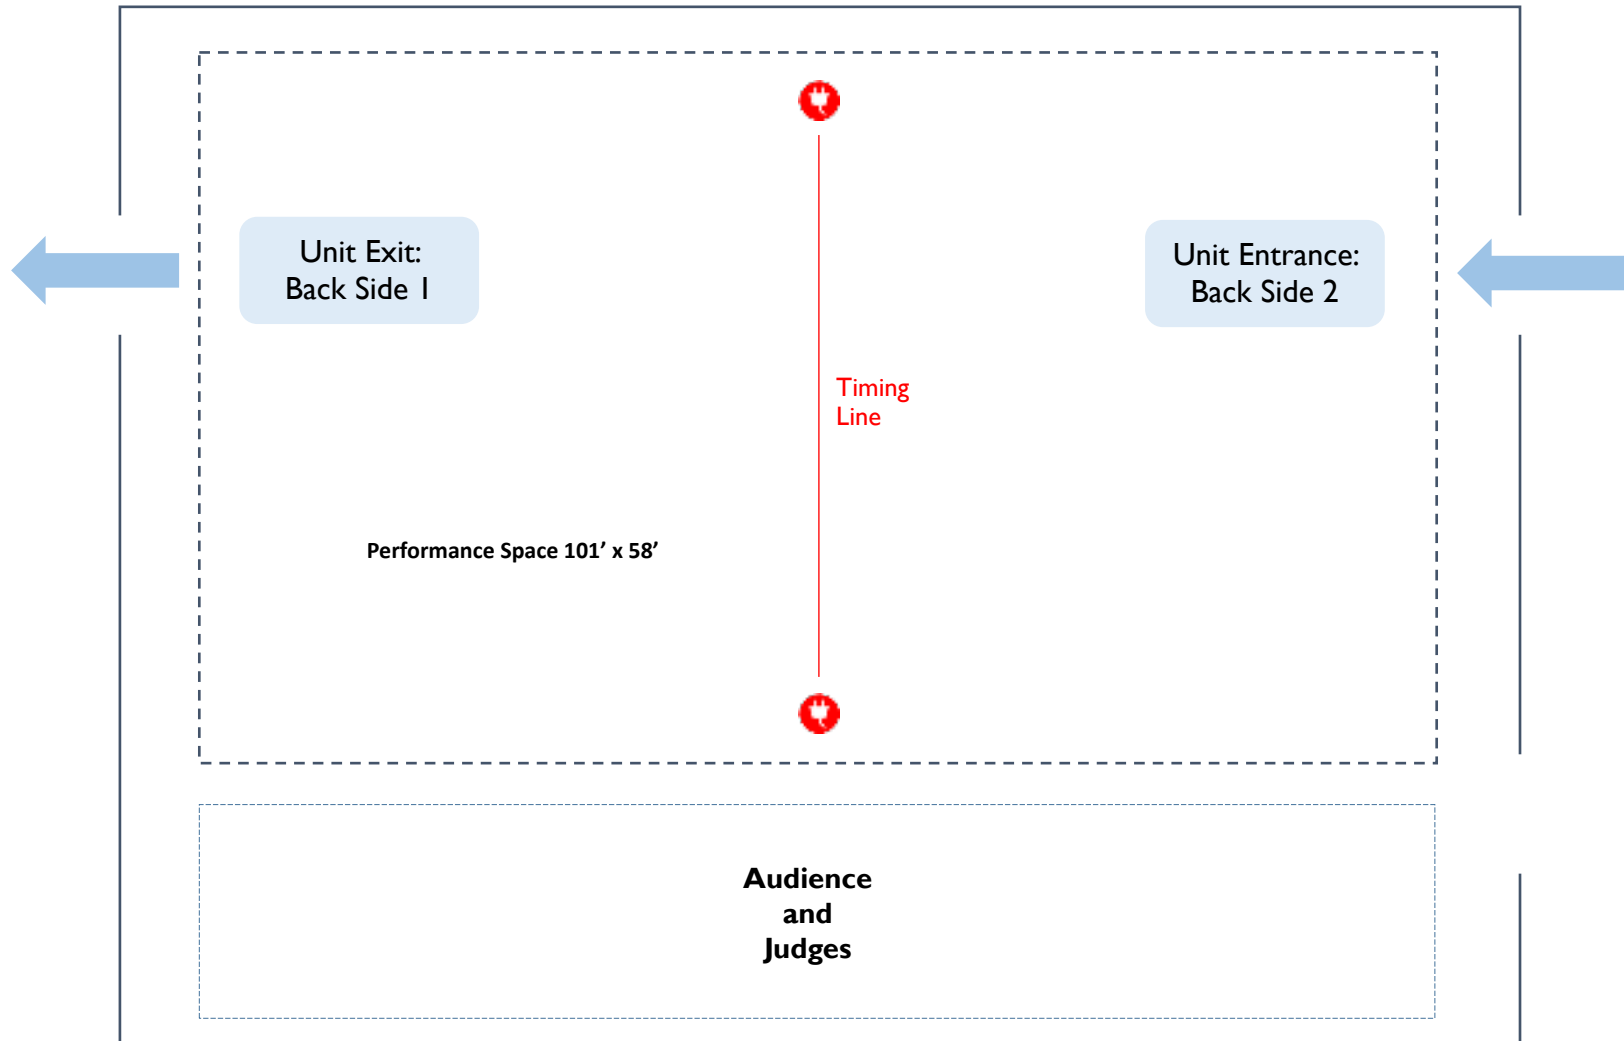

Performance Space

Prop storage will be along the wall on the way to the Performer's Entrance. Please keep central walkway corridor clear.

These two entryways lead to the Performer's Entrance. Please note the dimensions and make sure your equipment can fit through these entryways.
If your equipment/props do NOT fit through this entryway, contact NCPA so we can prepare a plan for your group's equipment/props.

Corridor toward Ensemble Entrance

Looking at Ensemble Entrance from inside gym

If your equipment/props do NOT fit through this entryway, contact NCPA so we can prepare a plan for your group's equipment/props.

First set of ensemble exit doors; both have same dimensions

Second set of ensemble exit doors, just past the lobby area from the first set