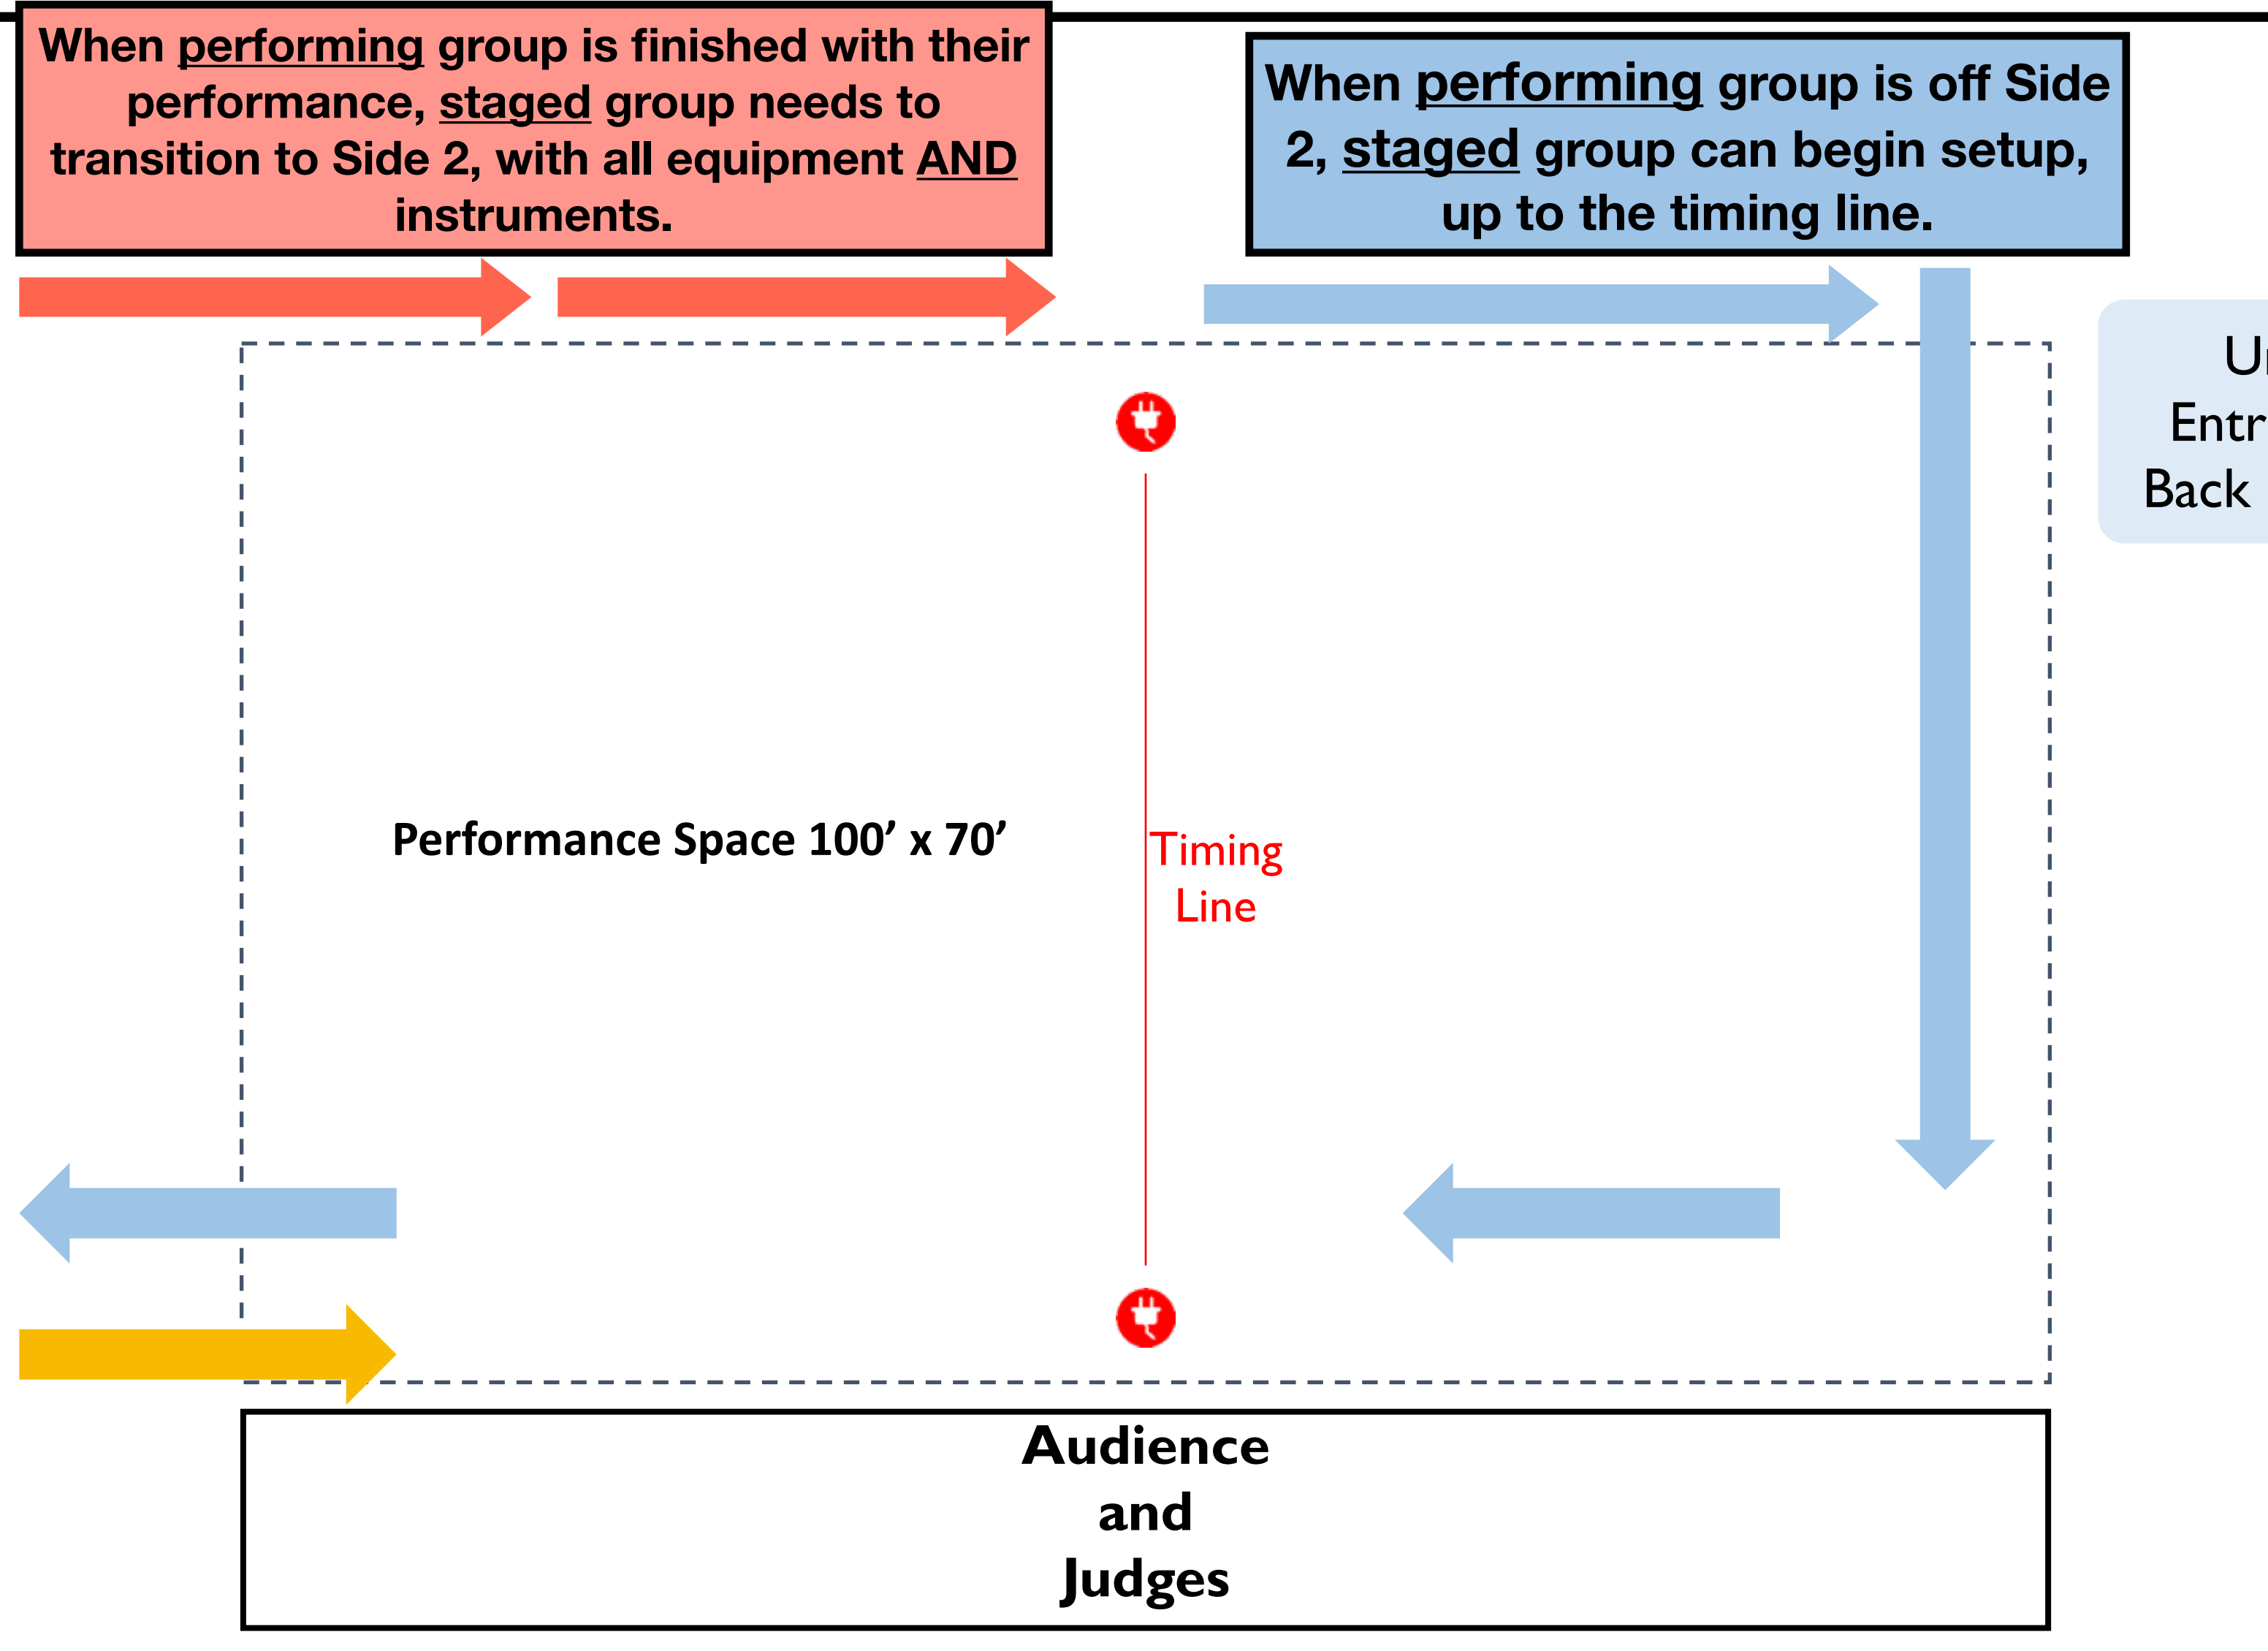

Ensemble
Entrance

Ensemble
Exit

Floor
Folding

Tickets &
Spectator
Entrance

Front
Ensemble
Exit
Route

Ensemble
Check-in

James Logan HS

1800 H St.
Union City, CA 94587

Ensemble Entrance and Exit Door Dimensions

Staging Area and Exit Corridor Dimensions

James Logan HS

1800 H St.
Union City, CA 94587

Performance Space

NORTHERN
CALIFORNIA
PERCUSSION
ALLIANCE

Staging Area

Video
Recording

Effect-Music, Effect-Visual, Visual
Judges

Tabulation

		Staff Viewing							
				Sound Engineer					
					Music Judge				
		Staff Viewing							

Performance Floor