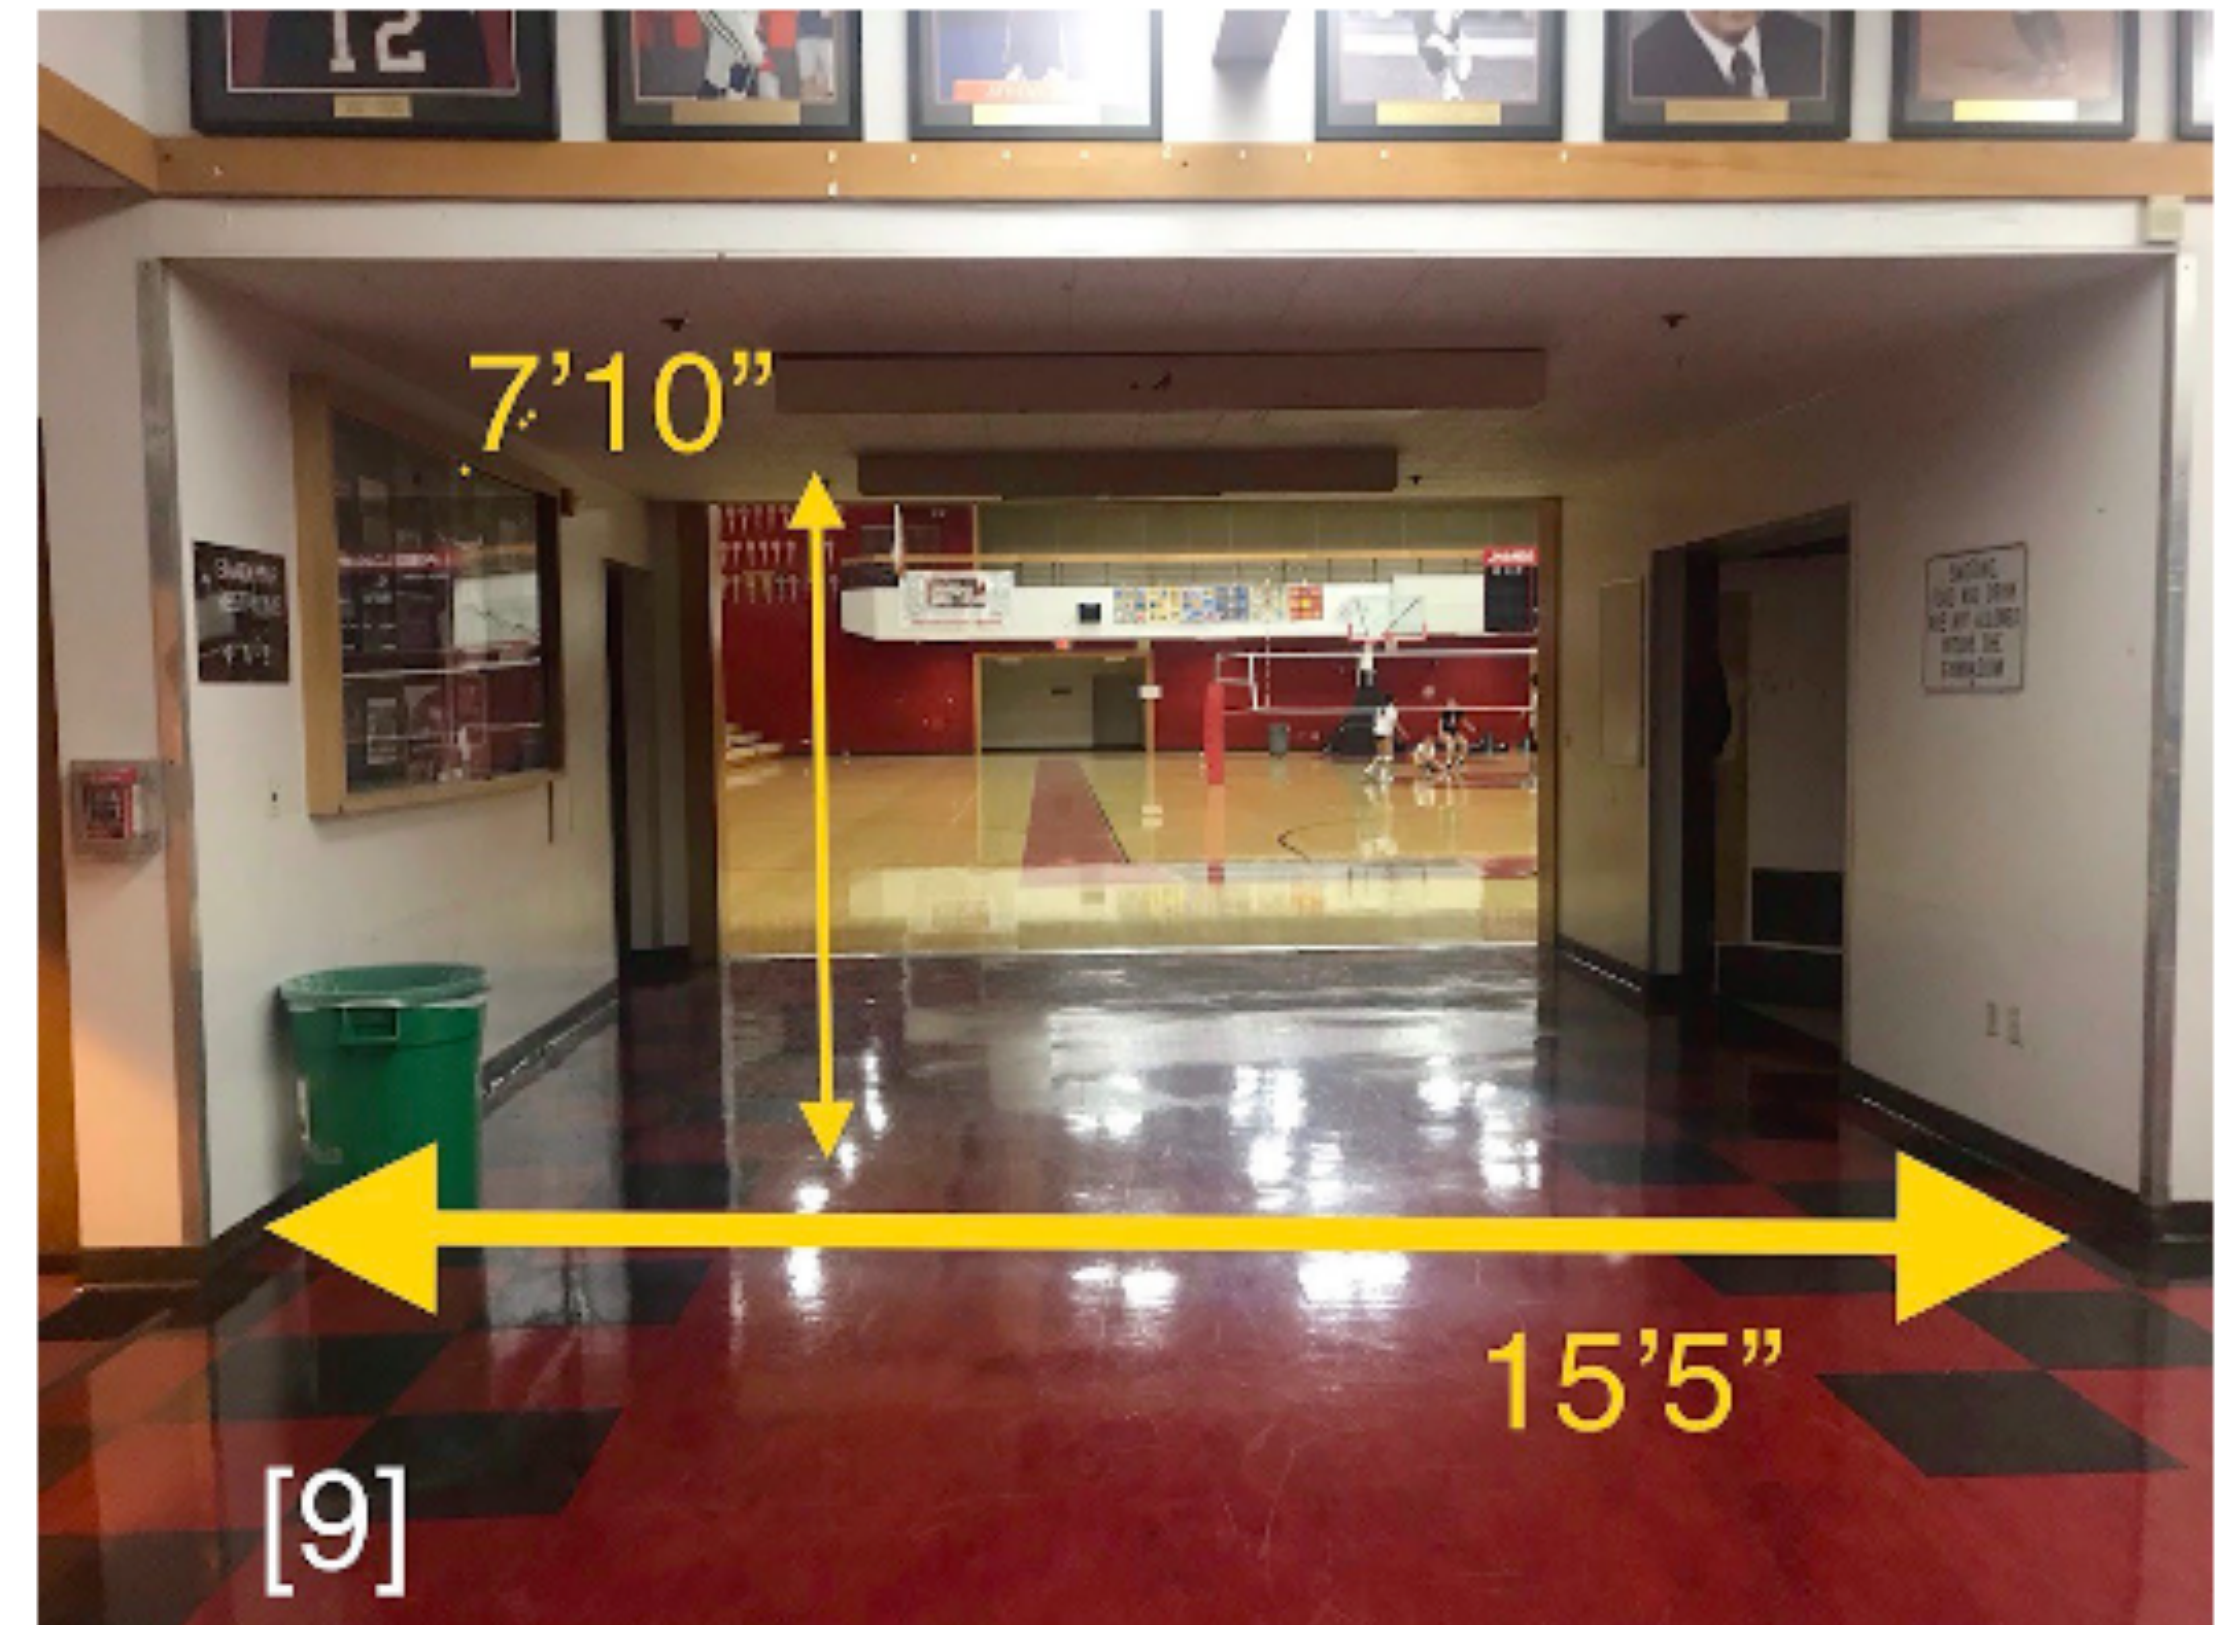

Ensemble Entrance and Exit Door Dimensions

Staging Area and Exit Corridor Dimensions

James Logan HS

1800 H St.
Union City, CA 94587

Performance Space

NORTHERN
CALIFORNIA
PERCUSSION
ALLIANCE

Staging Area

Video
Recording